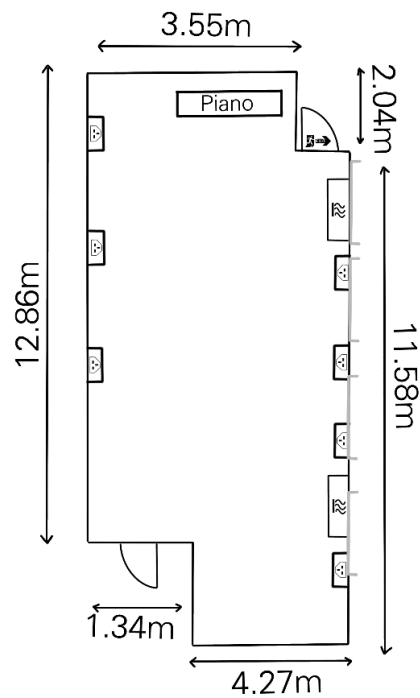

the tannery

An **attractive first floor space** with exposed brick wall and beams, a Gors & Kallman grand piano, portable mirrors and barres, this accessible dance studio is an ideal place to hold dance classes or rehearsal. Adjacent dressing room area available. The bright room pleasant alternative for meetings and small functions.

useful to know:

room width:	5.61m	room capacity:	50-70 seated
daylight:	yes		30 – 40 meeting layout
blackout:	no		15-20 exercise / dance
power sockets:	18		
wheelchair access:	fully accessible		
other	Gors & Kallman grand piano, ballet barres & mirrors.		

-  Bar
-  Window
-  Plug Socket
-  Heater
-  Double Door
-  Door
-  Pillar
-  Fire Escape
-  Toilet