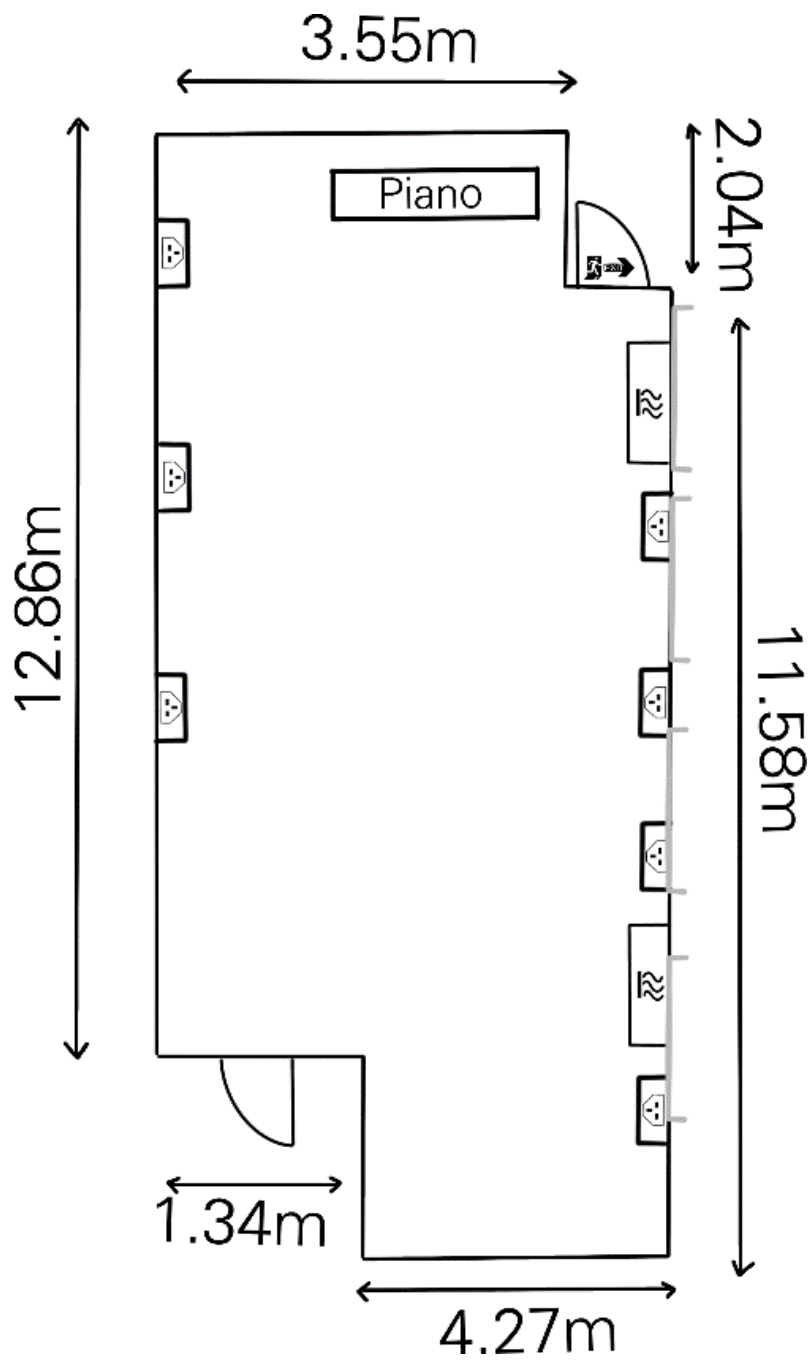

the tannery

An **attractive first floor space** with exposed brick wall and beams, a Gors & Kallman grand piano, portable mirrors and barres, this accessible dance studio is an ideal place to hold dance classes or rehearsal. Adjacent dressing room area available. The bright room pleasant alternative for meetings and small functions.

useful to know:

room width:	5.61m	room capacity:	50-70 seated
daylight:	yes		30 – 40 meeting layout
blackout:	no		15-20 exercise / dance
power sockets:	18		
wheelchair access:	fully accessible		
other	Gors & Kallman grand piano, ballet barres & mirrors.		

-  Bar
-  Window
-  Plug Socket
-  Heater
-  Double Door
-  Door
-  Pillar
-  Fire Escape
-  Toilet