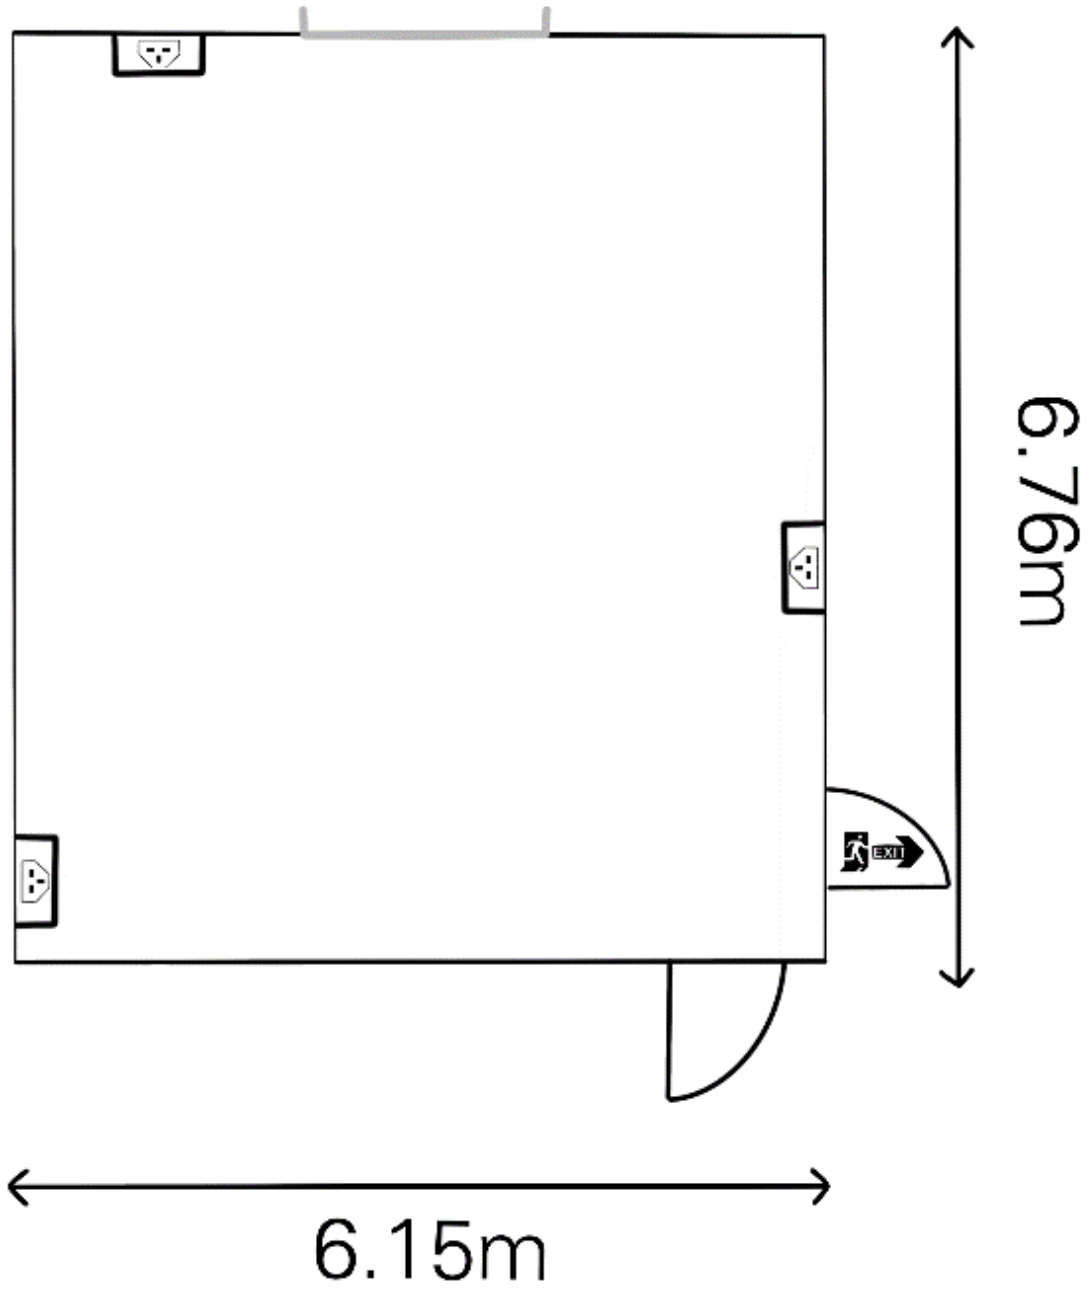

courtyard kiln

A small but light and airy **first floor conference or meeting room** with capacity to seat up to 30. The vaulted wooden ceiling and spotlights make this an attractive space, particularly for craft-based activities. It is well-suited to workshops or small conferences. Located in the main building, toilets are conveniently found nearby.

Regular hirers of this space include Patchwork & Quilting and Creative Embroidery groups.

useful to know:

room length: 6.76m

room width: 6.1m

daylight: yes

blackout: no

power sockets: 20

wheelchair access: fully accessible

other

room capacity: 50 standing

30 seated

25-30 meeting layout

socially distanced capacities at 2m (1m): 12(16)

-  Bar
-  Window
-  Plug Socket
-  Heater
-  Double Door
-  Door
-  Pillar
-  Fire Escape
-  Toilet