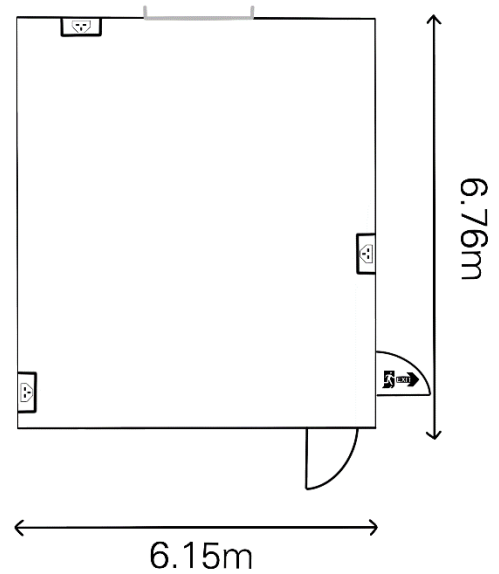

courtyard kiln

A small but light and airy **first floor conference or meeting room** with capacity to seat up to 30. The vaulted wooden ceiling and spotlights make this an attractive space, particularly for craft-based activities. It is well-suited to workshops or small conferences. Located in the main building, toilets are conveniently found nearby.

Regular hirers of this space include Patchwork & Quilting and Creative Embroidery groups.

useful to know:

room length: 6.76m

room width: 6.1m

daylight: yes

blackout: no

power sockets: 20

wheelchair access: fully accessible

other

room capacity: 50 standing

30 seated

25-30 meeting layout

socially distanced capacities at 2m (1m): 12(16)

-  Bar
-  Window
-  Plug Socket
-  Heater
-  Double Door
-  Door
-  Pillar
-  Fire Escape
-  Toilet