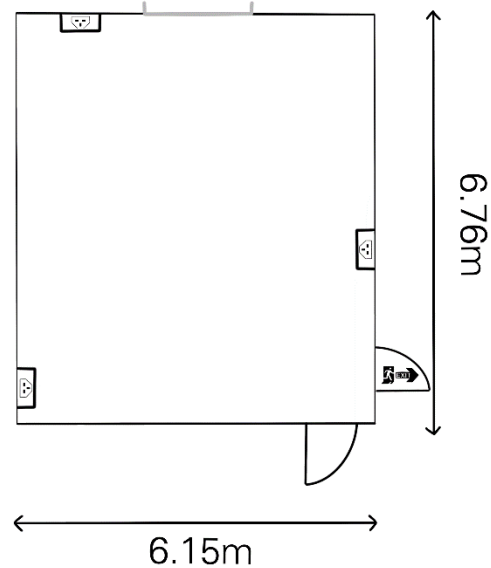

courtyard kiln

A small but light and airy first floor conference or meeting room with capacity to seat up to 30. The vaulted wooden ceiling and spotlights make this an attractive space, particularly for craft-based activities. It is well-suited to workshops or small conferences. Located in the main building, toilets are conveniently found nearby.

Regular hirers of this space include Patchwork & Quilting and other craft-based groups.

useful to know:

room length:	6.76m	room capacity:	30 seated
room width:	6.1m		25-30 meeting layout
daylight:	yes		
blackout:	no		
power sockets:	20		
wheelchair access:	fully accessible via the Tindle Studio or Tannery		

-  Bar
-  Window
-  Plug Socket
-  Heater
-  Double Door
-  Door
-  Pillar
-  Fire Escape
-  Toilet