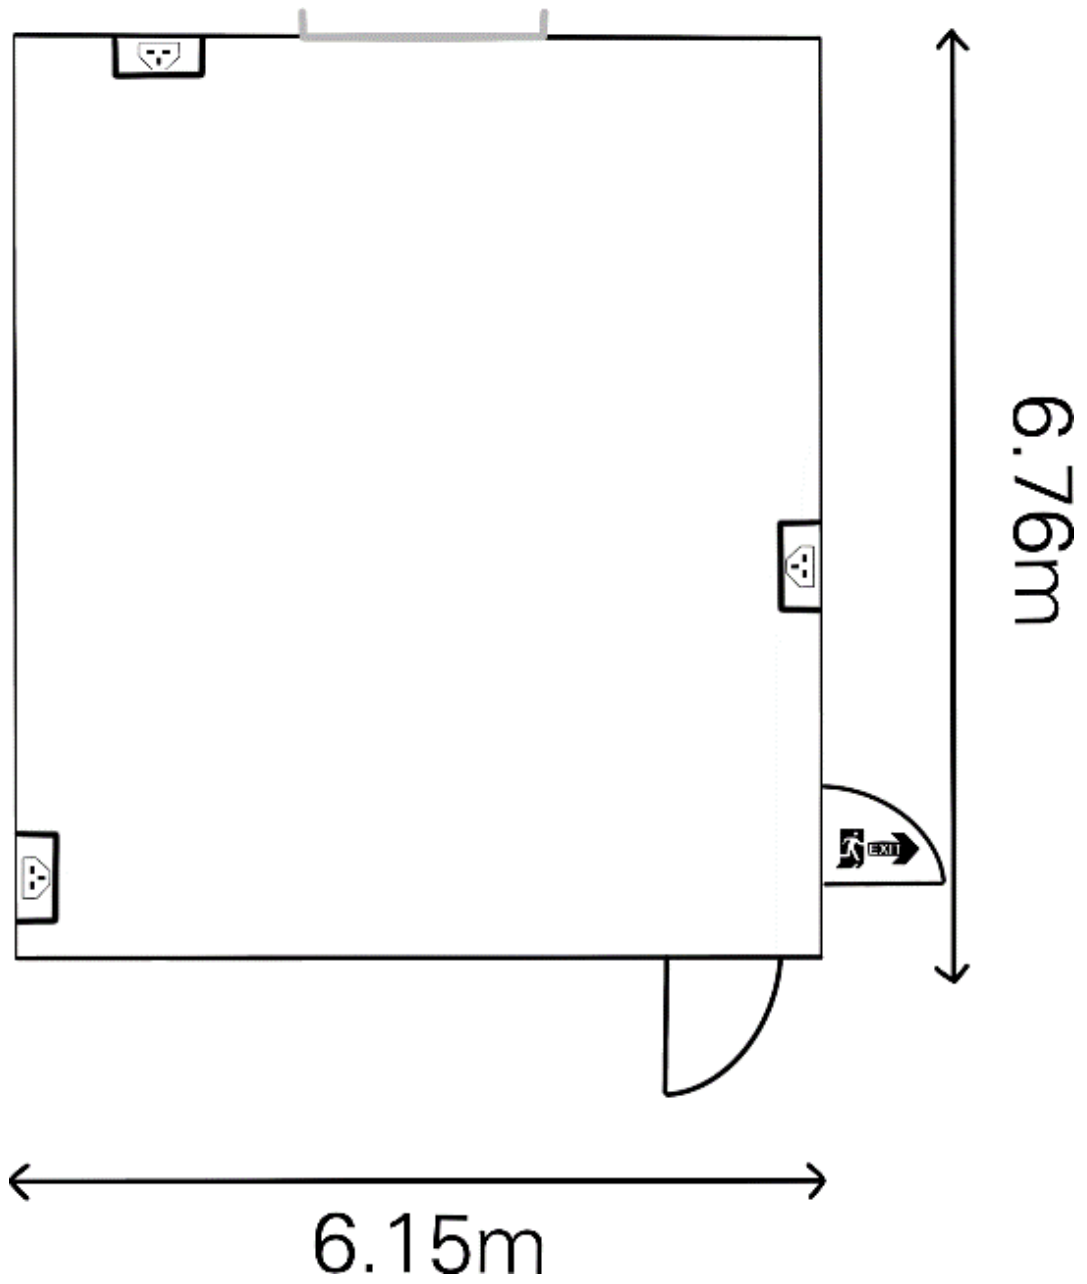

courtyard kiln

A small but light and airy first floor conference or meeting room with capacity to seat up to 30. The vaulted wooden ceiling and spotlights make this an attractive space, particularly for craft-based activities. It is well-suited to workshops or small conferences. Located in the main building, toilets are conveniently found nearby.

Regular hirers of this space include Patchwork & Quilting and other craft-based groups.

useful to know:

room length:	6.76m	room capacity:	30 seated
room width:	6.1m		25-30 meeting layout
daylight:	yes		
blackout:	no		
power sockets:	20		
wheelchair access:	fully accessible via the Tindle Studio or Tannery		

-  Bar
-  Window
-  Plug Socket
-  Heater
-  Double Door
-  Door
-  Pillar
-  Fire Escape
-  Toilet