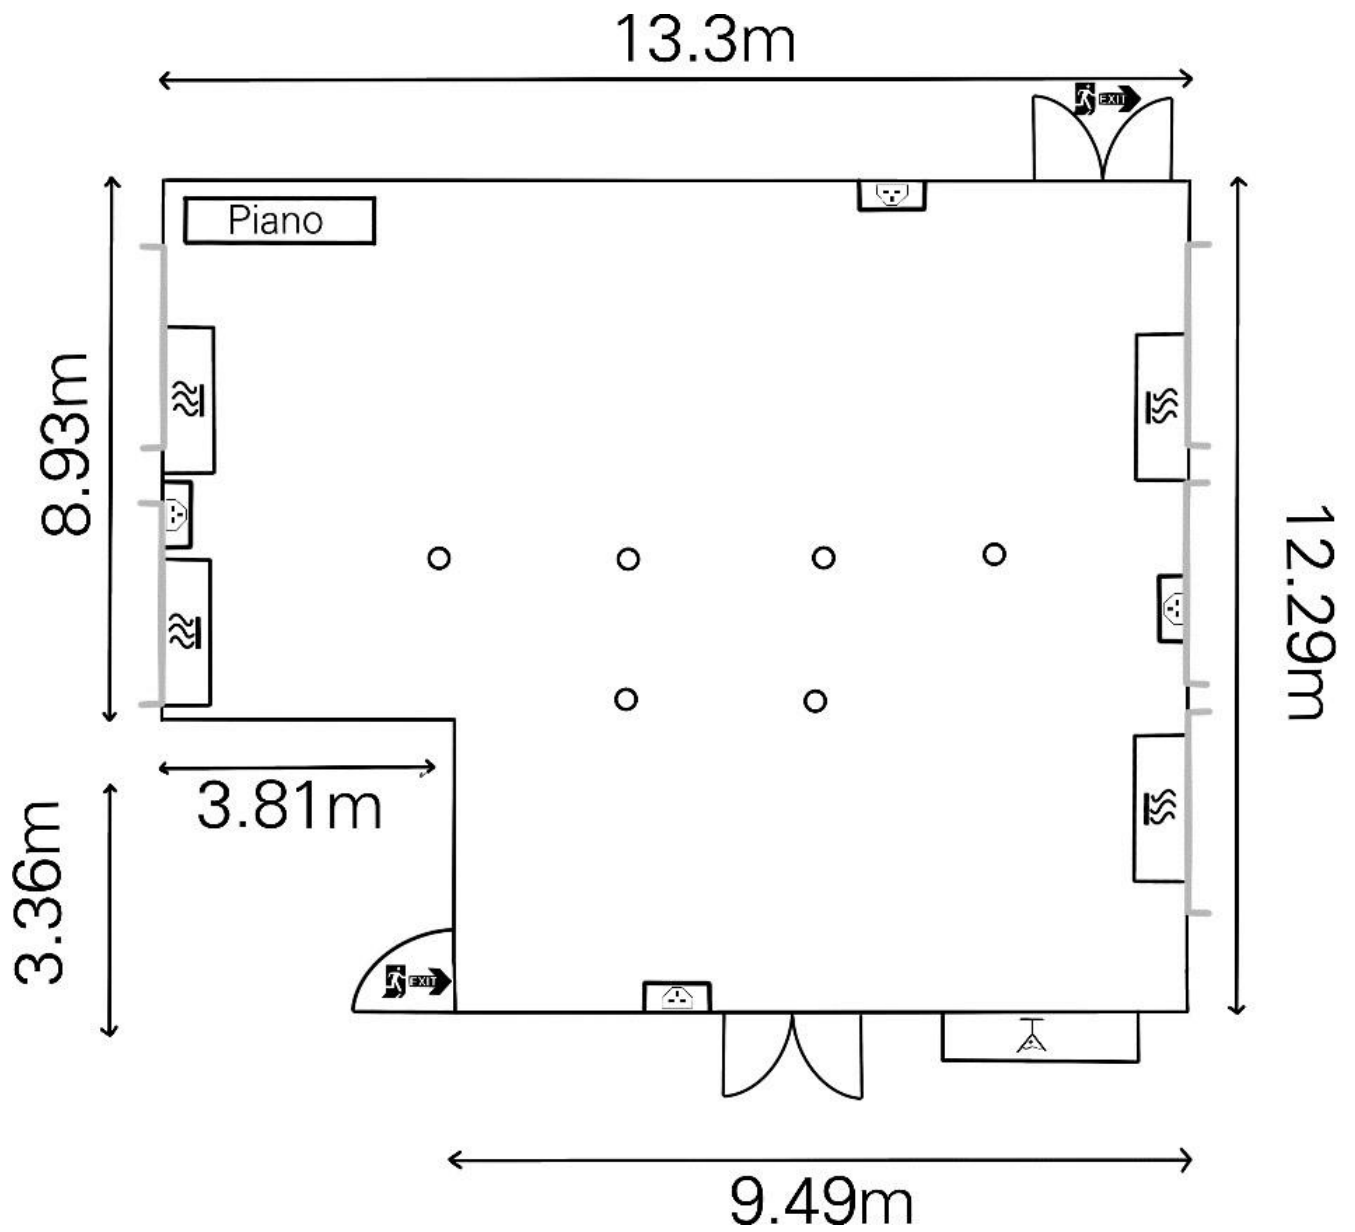

barley room

This light and airy **first floor room** is an attractive space for parties and social gatherings. The room is home to a Gors & Kallman grand piano which, on request can be tuned for your event. Its versatility means that the Barley Room is also ideal as a large meeting room or conference space. Facilities include a dropdown screen and blackout blinds.

The space can accommodate up to 100 seated guests. Regular hirers include the U3A, Demeric Dance School of Dance and Farnham Arts Society.

useful to know:

room length:	12.29m	150 standing
room width:	13.3m	100-120 seated
daylight:	yes	80- 100 banquet seating
blackout:	yes	30 – 40 meeting layout
power sockets:	18	
wheelchair access:	fully accessible	
other	screen facility, grand piano, occasional bar	

-  Bar
-  Window
-  Plug Socket
-  Heater
-  Double Door
-  Door
-  Pillar
-  Fire Escape
-  Toilet