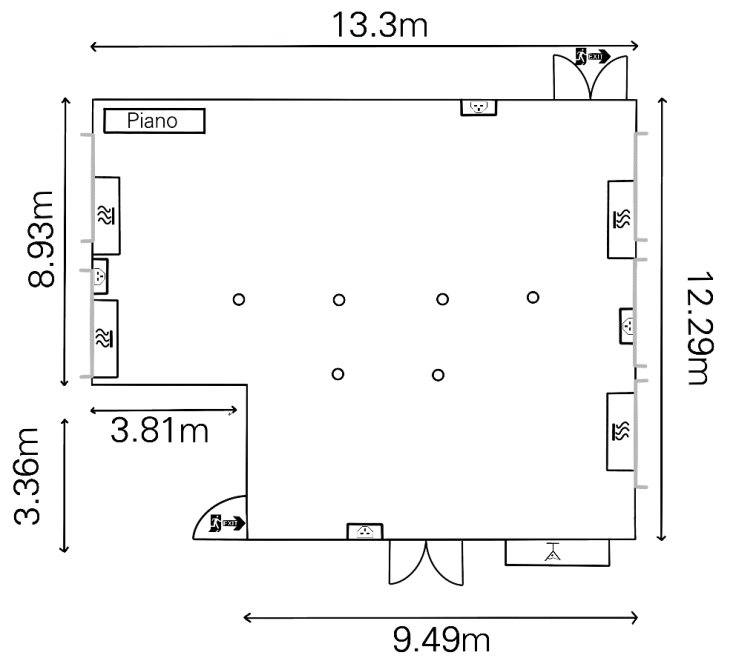

barley room

This light and airy **first floor room** is an attractive space for parties and social gatherings. The room is home to a Gors & Kallman grand piano which, on request can be tuned for your event. Its versatility means that the Barley Room is also ideal as a large meeting room or conference space. Facilities include a dropdown screen and blackout blinds.

The space can accommodate up to 100 seated guests. Regular hirers include the U3A, Demeric Dance School of Dance and Farnham Arts Society.

useful to know:

room length:	12.29m	150 standing
room width:	13.3m	100-120 seated
daylight:	yes	80- 100 banquet seating
blackout:	yes	30 – 40 meeting layout
power sockets:	18	
wheelchair access:	fully accessible	
other	screen facility, grand piano, occasional bar	