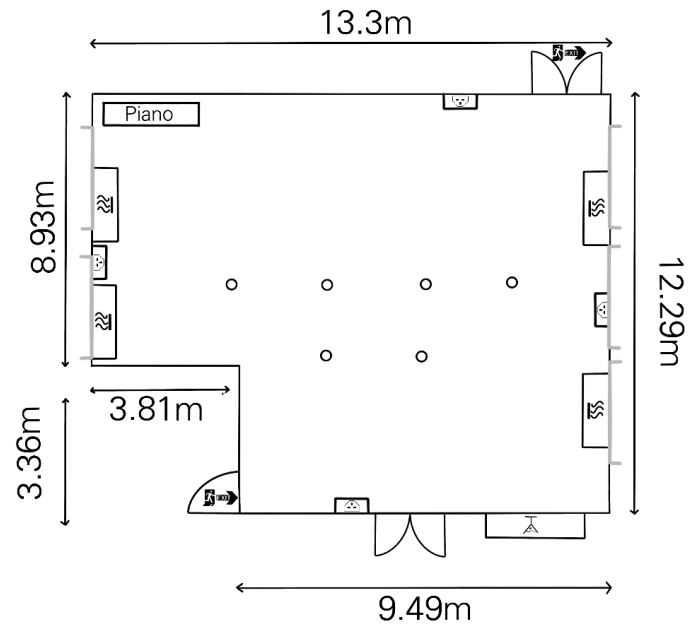

barley room

This light and airy **first floor room** is an attractive space for parties and social gatherings. The room is home to a Gors & Kallman grand piano which, on request can be tuned for your event. Its versatility means that the Barley Room is also ideal as a large meeting room or conference space. Facilities include a dropdown screen and blackout blinds.

The space can accommodate up to 100 seated guests. Regular hirers include the U3A, Demeric Dance School of Dance and Farnham Arts Society.

useful to know:

room length:	12.29m	room capacity:	150 standing
room width:	13.3m		100-120 seated
daylight:	yes		100 banquet seating
blackout:	yes		30 – 40 meeting layout
power sockets:	18		
wheelchair access:	fully accessible		
other	screen facility, grand piano, bar use		

socially distanced capacities at 2m (1m): 20 (40)

-  Bar
-  Window
-  Plug Socket
-  Heater
-  Double Door
-  Door
-  Pillar
-  Fire Escape
-  Toilet