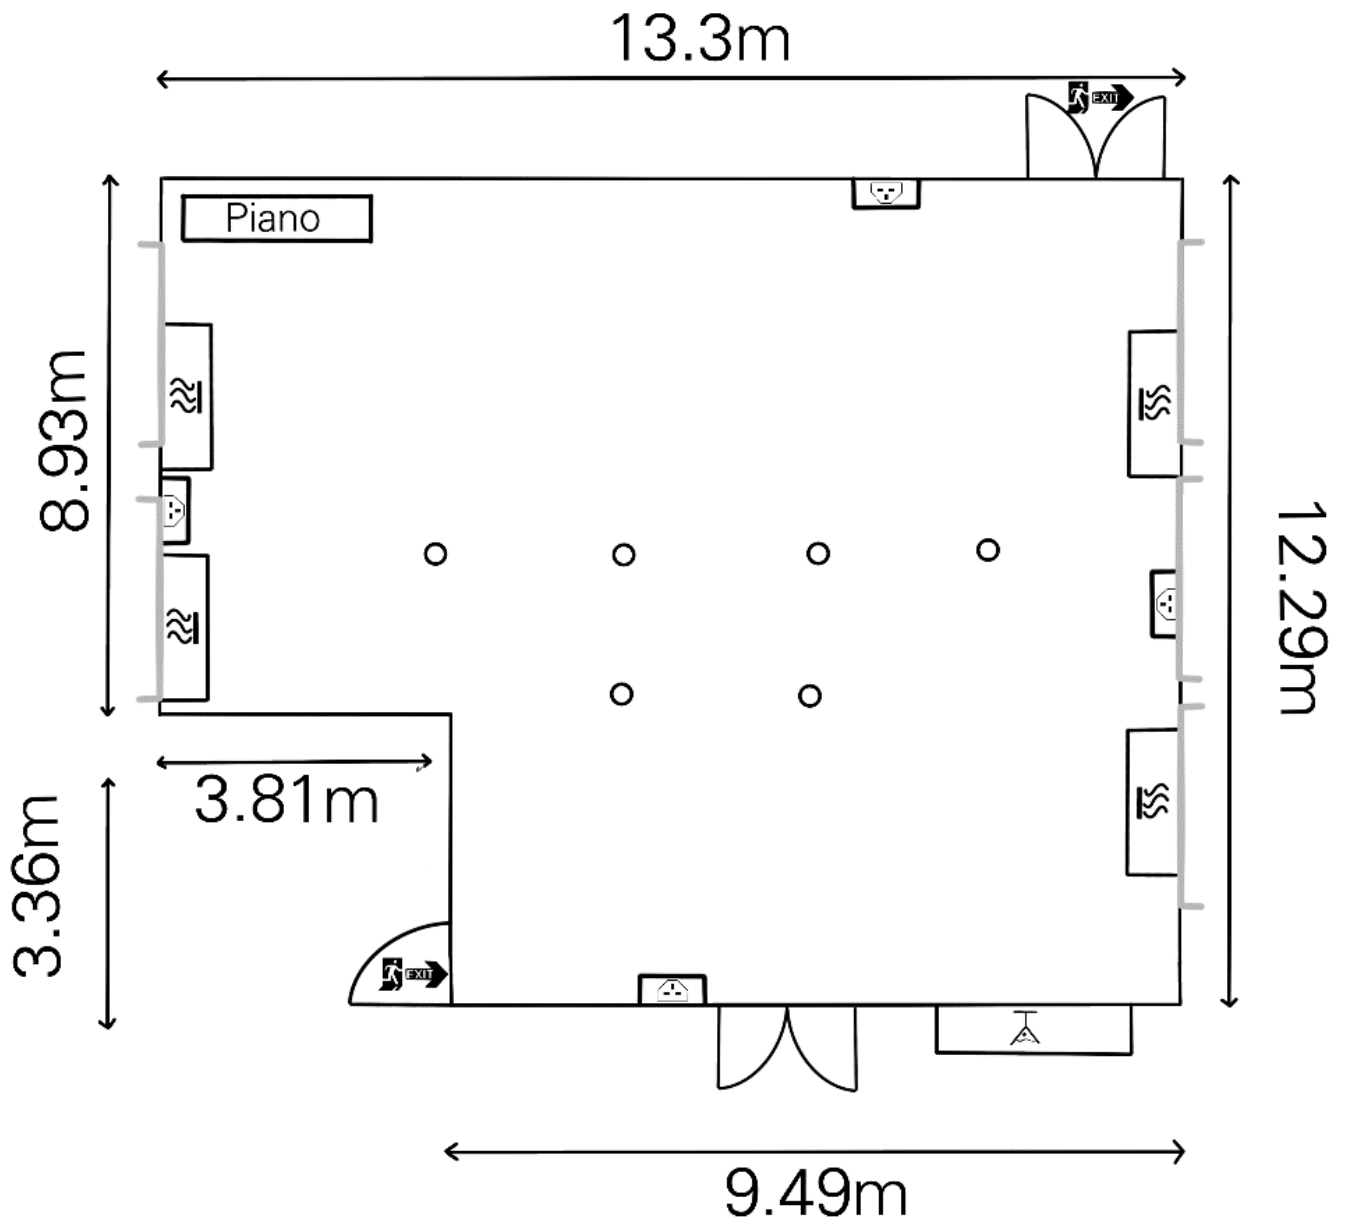

barley room

This light and airy **first floor room** is an attractive space for parties and social gatherings. The room is home to a Gors & Kallman grand piano which, on request can be tuned for your event. Its versatility means that the Barley Room is also ideal as a large meeting room or conference space. Facilities include a dropdown screen and blackout blinds.

The space can accommodate up to 100 seated guests. Regular hirers include the U3A, Demeric Dance School of Dance and Farnham Arts Society.

useful to know:

room length:	12.29m	room capacity:	150 standing
room width:	13.3m		100-120 seated
daylight:	yes		100 banquet seating
blackout:	yes		30 – 40 meeting layout
power sockets:	18		
wheelchair access:	fully accessible		
other	screen facility, grand piano, bar use		

socially distanced capacities at 2m (1m): 20 (40)

-  Bar
-  Window
-  Plug Socket
-  Heater
-  Double Door
-  Door
-  Pillar
-  Fire Escape
-  Toilet