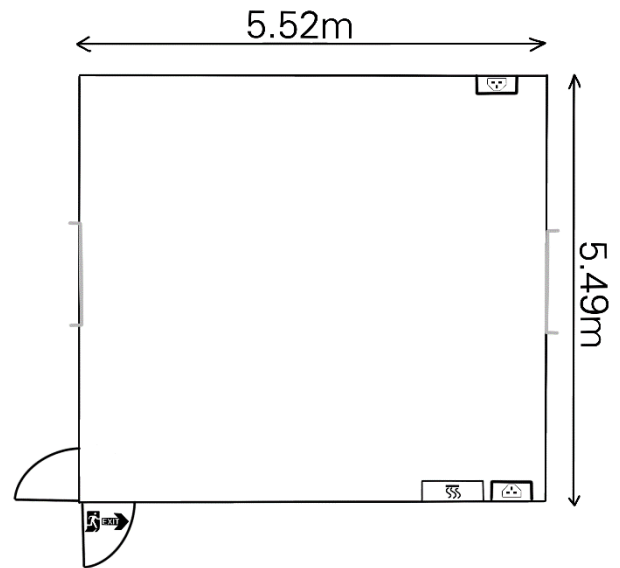

south west kiln

This comfortable **first floor space** can seat up to 20 people and is an ideal place for small meetings or classes. The room has a wall-mounted blackboard and roller projector screen. Located in the main building, toilets are conveniently located nearby.

This well-equipped room is regularly hired by the U3A for classes and workshops and by community groups.

useful to know:

room length:	5.5m	room capacity:	35 standing
room width:	5.5m		25 seated
daylight:	yes		18-25 meeting layout
blackout:	no		
power sockets:	9		
wheelchair access:	fully accessible		

socially distanced capacities at 2m (1m): 10(12)

- Y Bar
- Window
- ⏏ Plug Socket
- 🔥 Heater
- ⌈⌋ Double Door
- ⌋ Door
- Pillar
- 🚪 Fire Escape
- 🚻 Toilet