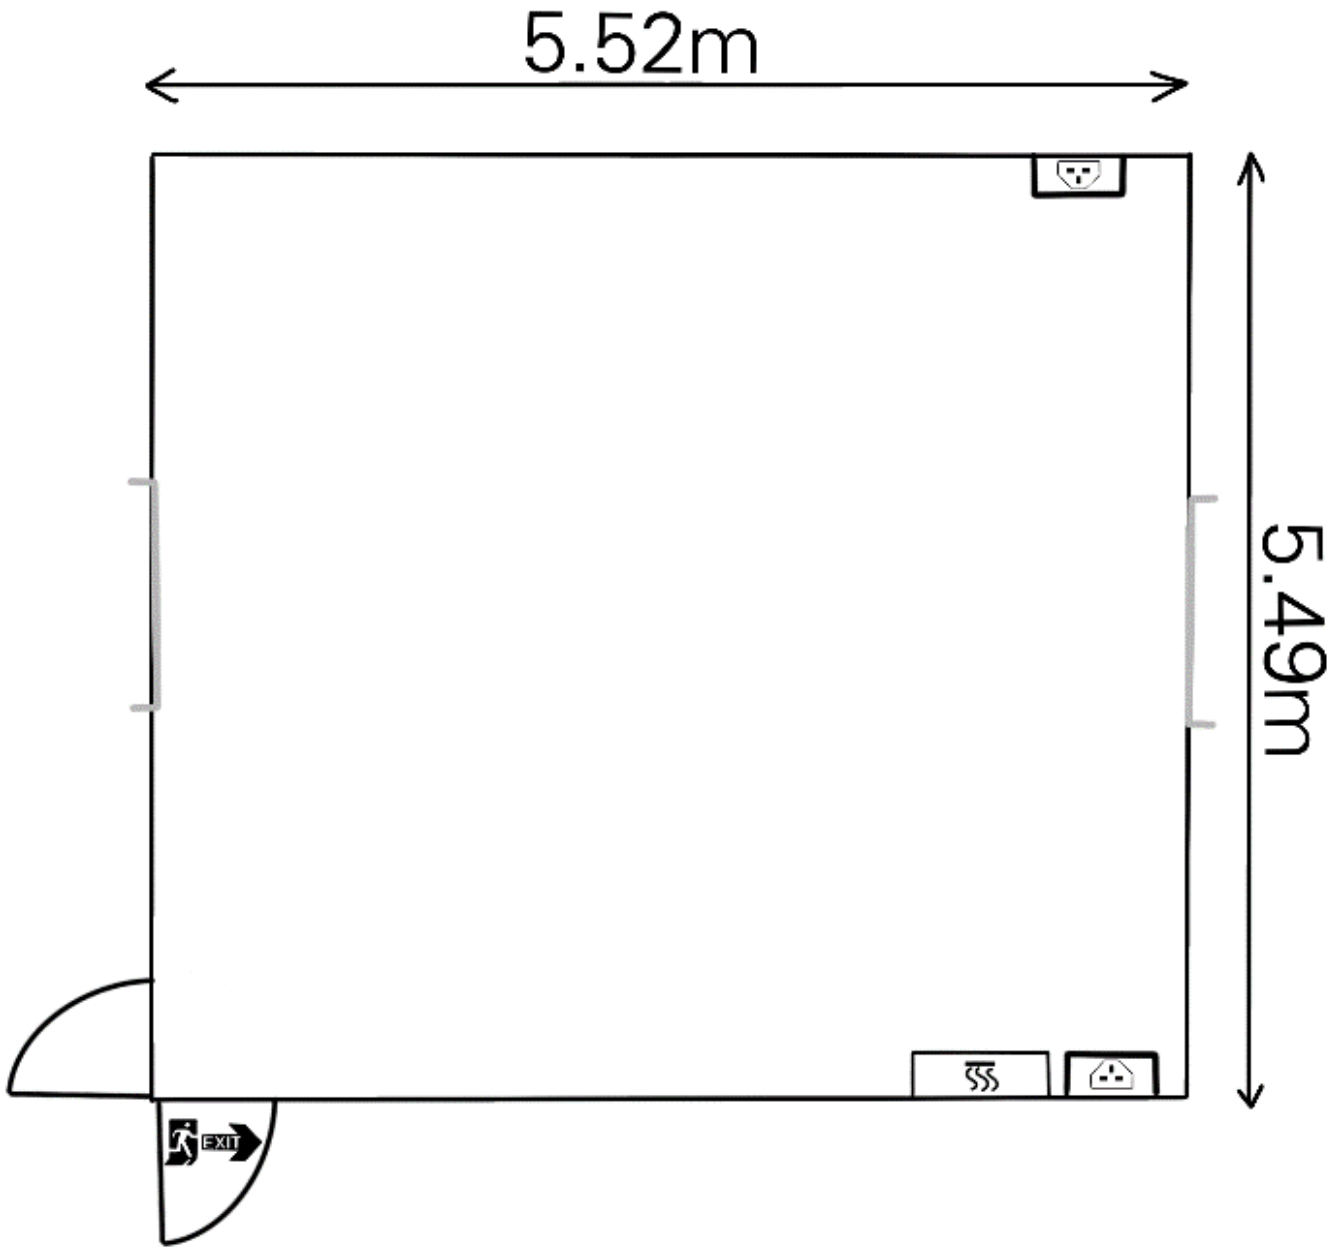

south west kiln

This comfortable **first floor space** can seat up to 20 people and is an ideal place for small meetings or classes. The room has a wall-mounted blackboard and roller projector screen. Located in the main building, toilets are conveniently located nearby.

This well-equipped room is regularly hired by the U3A for classes and workshops and by community groups.

useful to know:

room length:	5.5m	room capacity:	35 standing
room width:	5.5m		25 seated
daylight:	yes		18-25 meeting layout
blackout:	no		
power sockets:	9		
wheelchair access:	fully accessible		

socially distanced capacities at 2m (1m): 10(12)

- Y Bar
- Window
- ⏏ Plug Socket
- 🔥 Heater
- ⌈⌋ Double Door
- ⌋ Door
- Pillar
- 🚪 Fire Escape
- 🚻 Toilet