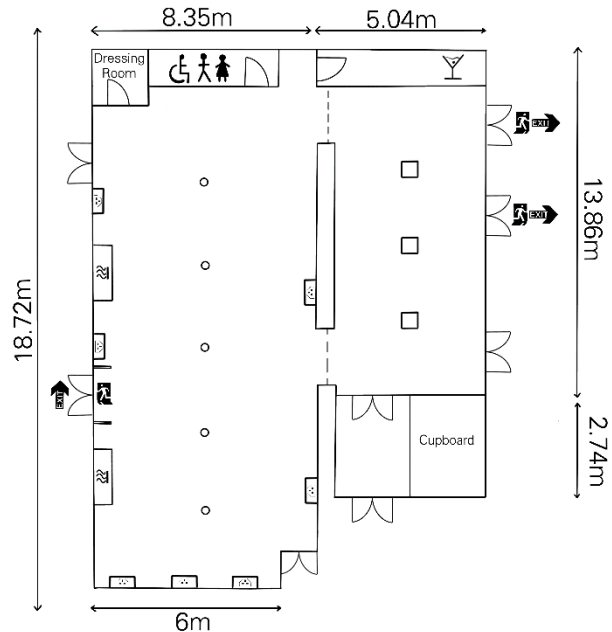

## cellar bar

The **Cellar Bar** has a relaxed, warm atmosphere with a low ceiling and brick walls. Home to our monthly Stand-Up Comedy Club and regular Boogaloo Club Nights, this fully accessible space has a bar, small stage area with lighting & sound equipment and dressing room facilities. It is the perfect venue for parties, weddings, and musical performances. It benefits from an adjacent private, patio area.

### useful to know:

room length: 18.72m

room capacity: 120 seated

room width: 13.5m

170 standing

daylight: yes

96 banquet seating

blackout: yes

power sockets: 20

**socially distanced capacities at 2m (1m): 24(30)**

wheelchair access: fully accessible

other: dressing room facilities,  
toilets, bar, patio area,  
two areas, staging  
available for band or DJ