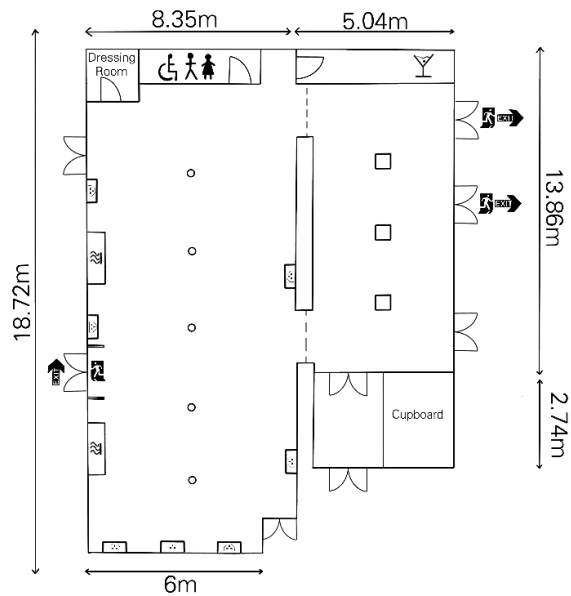

cellar bar

The **Cellar Bar** has a relaxed, warm atmosphere with a low ceiling and brick walls. Home to our monthly Stand-Up Comedy Club and regular Boogaloo Club Nights, this fully accessible space has a bar, small stage area with lighting & sound equipment and dressing room facilities. It is the perfect venue for parties, weddings, and musical performances. It benefits from an adjacent private, patio area.

The Cellar Bar is an ideal space for conferences and meetings. It is equipped with a retractable screen. Projectors available to hire, simply let us know when you make your booking.

useful to know:

room length:	18.72m	room capacity:	140 seated theatre style
room width:	13.5m		170 standing (subject to event set up)
daylight:	yes		80-100 banquet seating
blackout:	yes		
power sockets:	20		
wheelchair access:	fully accessible		
other:	dressing room facilities, toilets, bar, patio area, two areas, staging available for band or DJ		