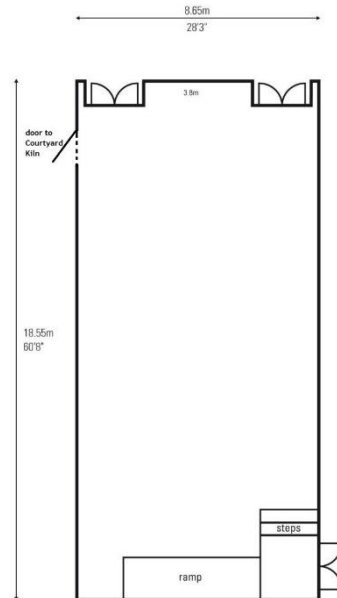

tindle studio

The Tindle Studio is a first floor, modern space, suitable for performances and conferences. Fully accessible, this contemporary room with vaulted ceiling, benefits from underfloor heating and air conditioning.

This well-equipped room is fitted with lighting and sound equipment. Our knowledgeable tech team are available to support you with your technical requirements.

useful to know:

room length:	18.55m	room capacity:	40-106 subject to layout and performance space required
room width:	8.65m		
daylight:	yes		
blackout:	yes		
power sockets:	20		
wheelchair access:	fully accessible		
other	theatre set up, studio set up, raked seating facilities, lighting and sound equipment, technician assistance		